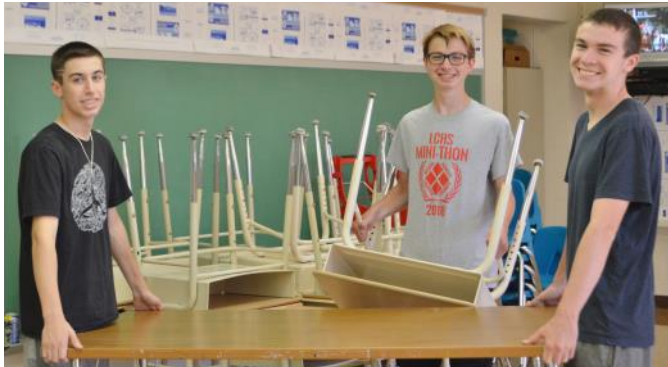

OMPH School Scene

Thank You, Summer Volunteers!

It has been a busy summer at OMPH School! Throughout the summer many volunteers stopped in to lend a hand helping us get ready for the

new school year. OMPH students and graduates helped with our summer cleaning by moving desks, bookcases, filing cabinets and computer tables to the hallways so classroom floors could be scrubbed and waxed. Walls were cleaned and windows sparkled again. Teachers and student helpers unpacked books and new learning materials, delivered supplies to the classrooms and decorated the hallways. Members of our Technology Team met on weekends to complete routine maintenance, install a new server and set up our new Chromebooks for the 6th, 7th and 8th grade students. Our dedicated gardeners weeded throughout the summer to care for our beautiful flowerbed dedicated to our Blessed Mother. New mulch was placed in the Tot Lot and around playground equipment to assure the area is safe for the children. The faculty, staff and students deeply appreciate the many, many hours spent by our volunteers helping to prepare for the new school year. May God bless them for their generous spirit and gift of time!